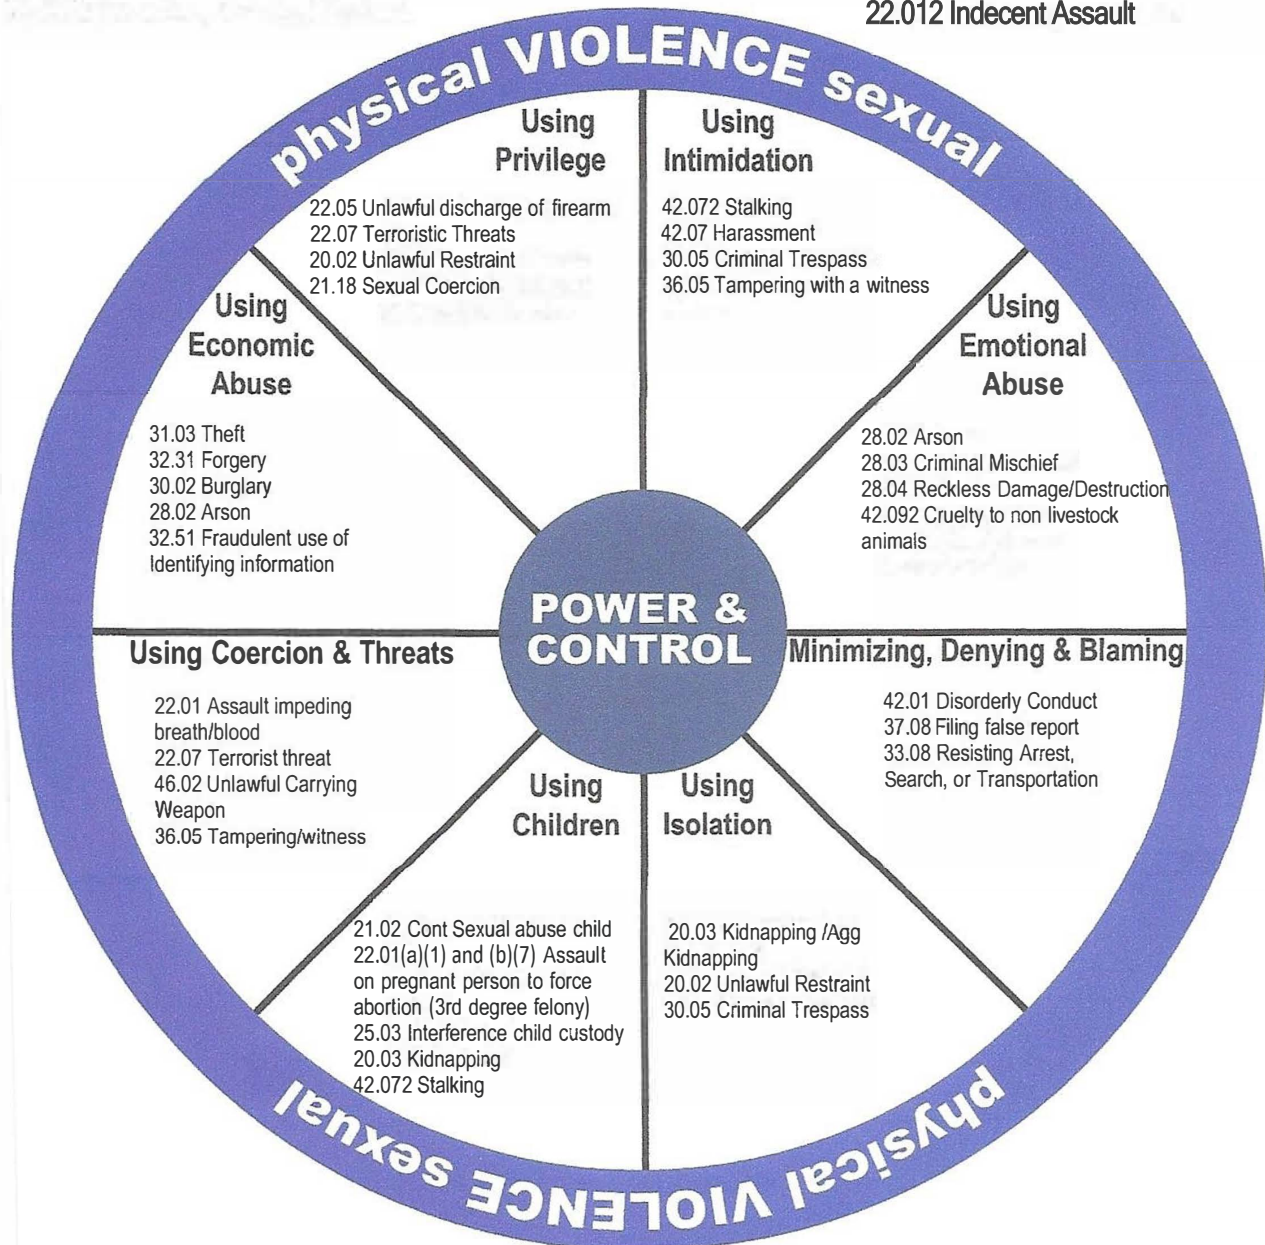

## Power & Control Wheel with State Statutes TEXAS Penal Code

### Crimes of Physical Violence

- 22.01 Assault
- 22.02 Aggravated Assault
- 22.04 Injury to Child, Elderly, Disabled

### Crimes of Sexual Violence

- 22.011 Sexual Assault
- 22.021 Agg. Sex Assault
- 22.11 Indecency with child
- 22.012 Indecent Assault

**The following crimes might fit any of the behaviors listed on the wheel:**